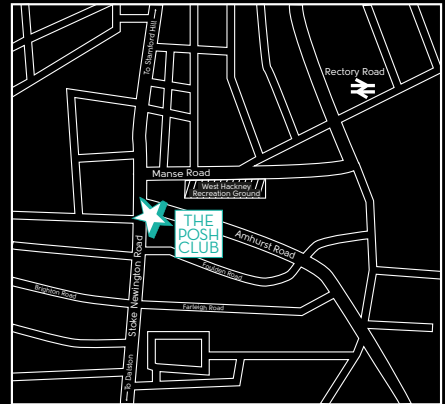

DRESS CODE: POSH

ATTENDEES: 60+ YEARS

TICKETS ARE £5 INCLUDING ALL FOOD,
DRINK AND ENTERTAINMENT

ST PAUL'S CHURCH HALL,
CORNER OF
STOKE NEWINGTON ROAD
AND AMHURST ROAD,
LONDON, N16 7UE

BOOKINGS ESSENTIAL:
CALL 07938 985 644