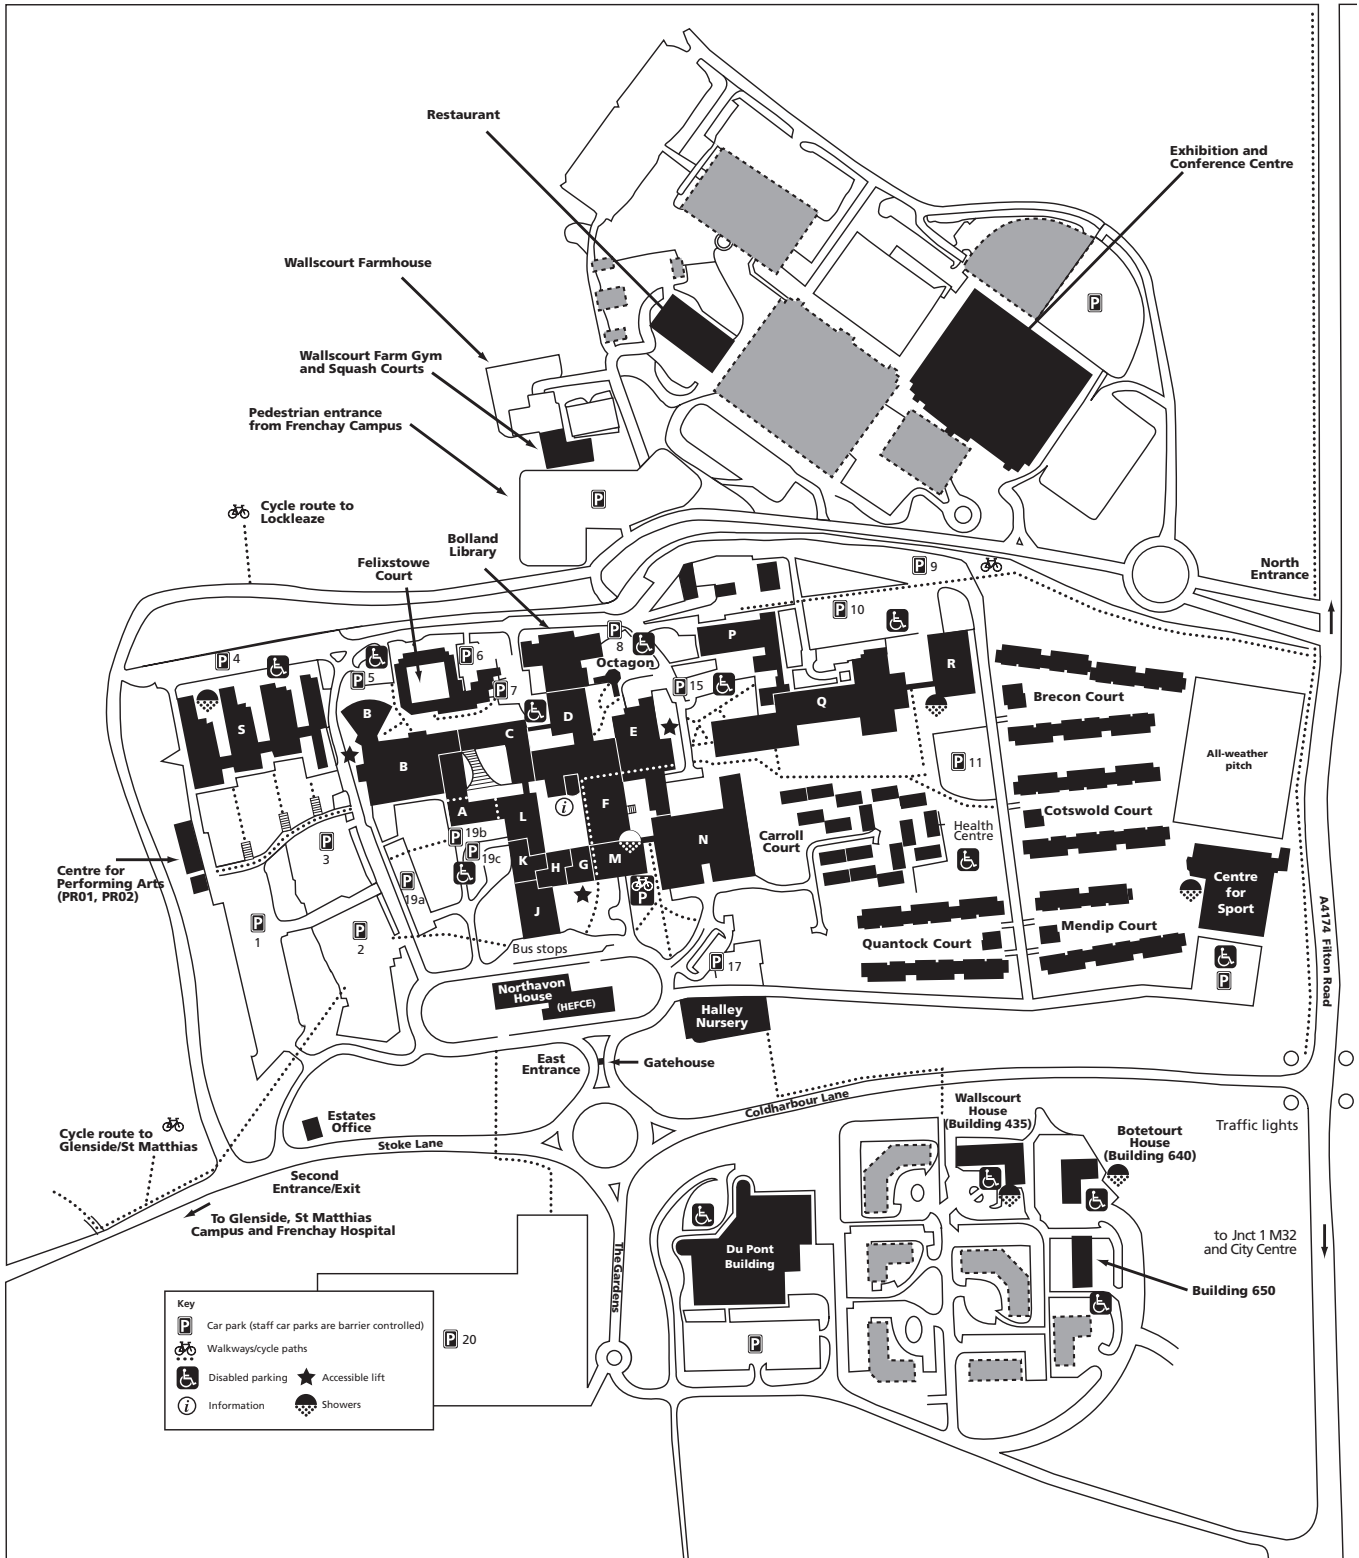

Frenchay Campus Map

Frenchay Campus, Coldharbour Lane, Frenchay, Bristol BS16 1QY

Telephone **0117 965 6261**