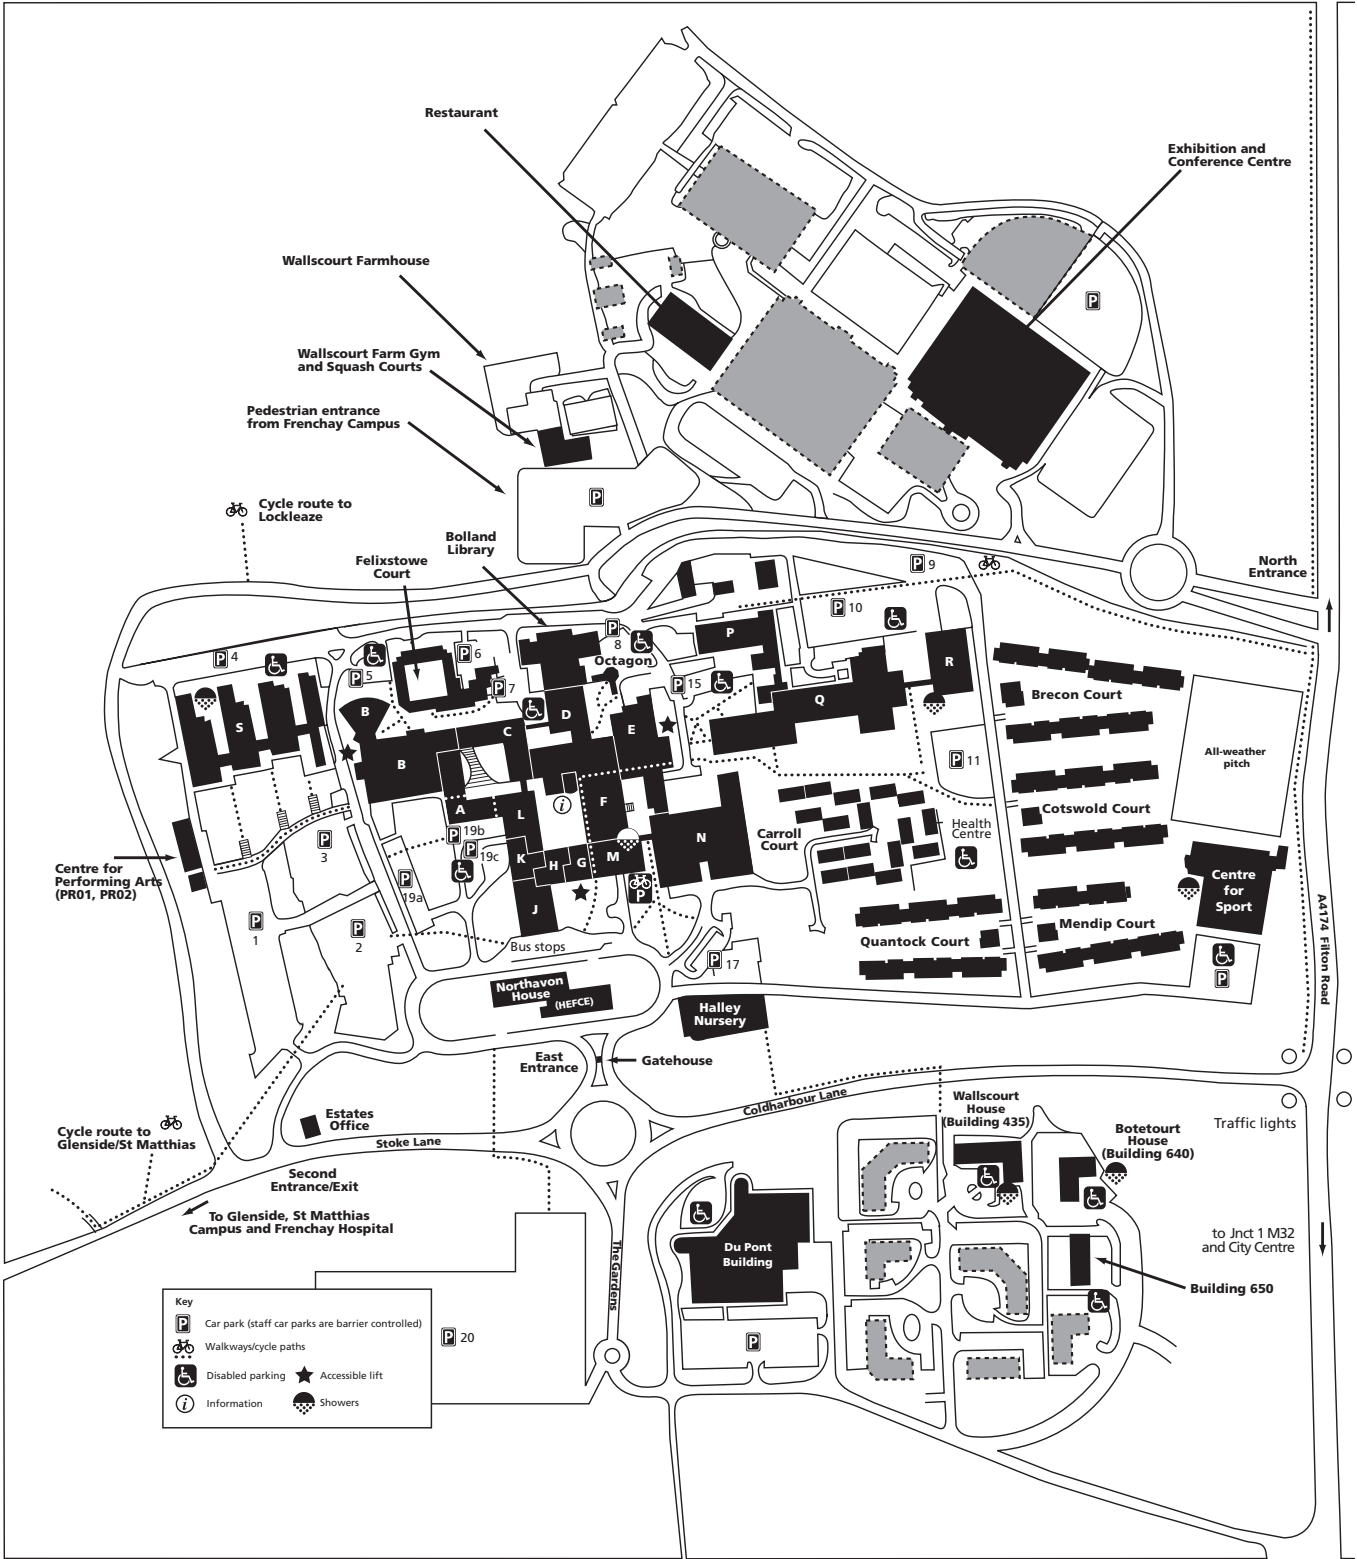

Frenchay Campus Map

Frenchay Campus, Coldharbour Lane, Frenchay, Bristol BS16 1QY

Telephone **0117 965 6261**